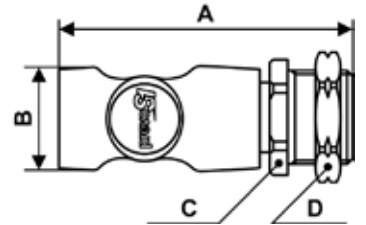

PREVOS1 SAFETY QUICK COUPLINGS - ESI 07

Bulkhead coupler

Profile : EUROPEAN

Min / Max operating pressure 2 / 12 bar	Flow rate at 6 bar 1820 l/min	ID passage 7.4 mm	Min. / Max temperature -15 / 70 °C
---	---	-----------------------------	--

Part number	Female thread	Dim. A (mm)	Dim. B (mm)	Dim. C (mm)	Dim. D (mm)
ESI 072103	G1/2	87.8	32.25	29	32